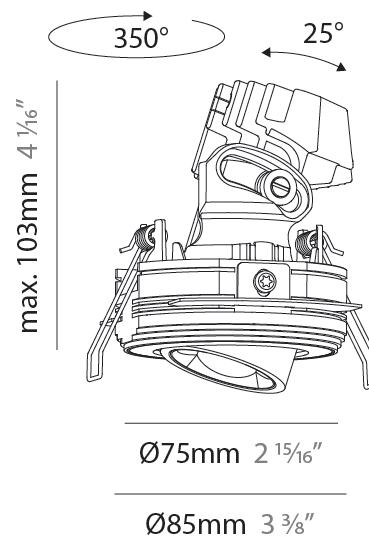

PHYSICAL

Shape: Round
Diameter (mm): 75
Diameter (in): 2 15/16
Height (mm): 103
Height (in): 4 1/16
Ceiling Thickness (mm): 10 / 12.5 / 15 / 25
Ceiling Thickness (in): 3/8 or 1/2 or 9/16 or 1
Min. Recessing Depth (mm): 115
Min. Recessing Depth (in): 4 1/2
Light Distribution: Direct
Diffuser: Lens Pack - Spread Lens / Linear Spread Lens / Honeycomb Louver
Fixture Finish: SSR / BKV / CWI / CRY / HAB / UFT / ITA / RUA / FTG / MYG / LOD / PUS / FRO / FUP / KIA / POP / BLS / SPG / MEY / GOH / GUM / CHC / COM / ABZ / JAG / OBR / MOS / ROR
Fixture Material: Aluminum Die Cast
Cut-out Measurements: D. 86mm / 3 3/8"

ELECTRICAL

Lamp Type: LED (Zhaga Standard)
Input Wattage (W): 16
Total Output Wattage (W): 14.6
Dimming: Tri-Mode (Non-Dimming and Phase Dimming (120Vac only) and 0-10V Dimming)
Driver Included: No
Driver Location: Recessed Housing
Driver Type: Constant Current - Universal
Driver Class: Class 2
Input Voltage (V): 120 - 277
Constant Current (MA): 350

LED

Number of LEDs: 1
Color Temperature (°K): 2700 / 3000 / 3500 / 4000
Max. Delivered Lumen (lm): 1375 / 1462 / 1531 / 1545
Nominal Lumen (lm): 1566 / 1665 / 1743 / 1759
CRI: >90 CRI
Lamp Life (hrs): 50000

OPTICAL

Reflector: 50
Adjustability: Rotational 350° / Tilt 25°

RATINGS AND CERTIFICATIONS

Certified By: Certified for North American Standards
IP rating: IP20