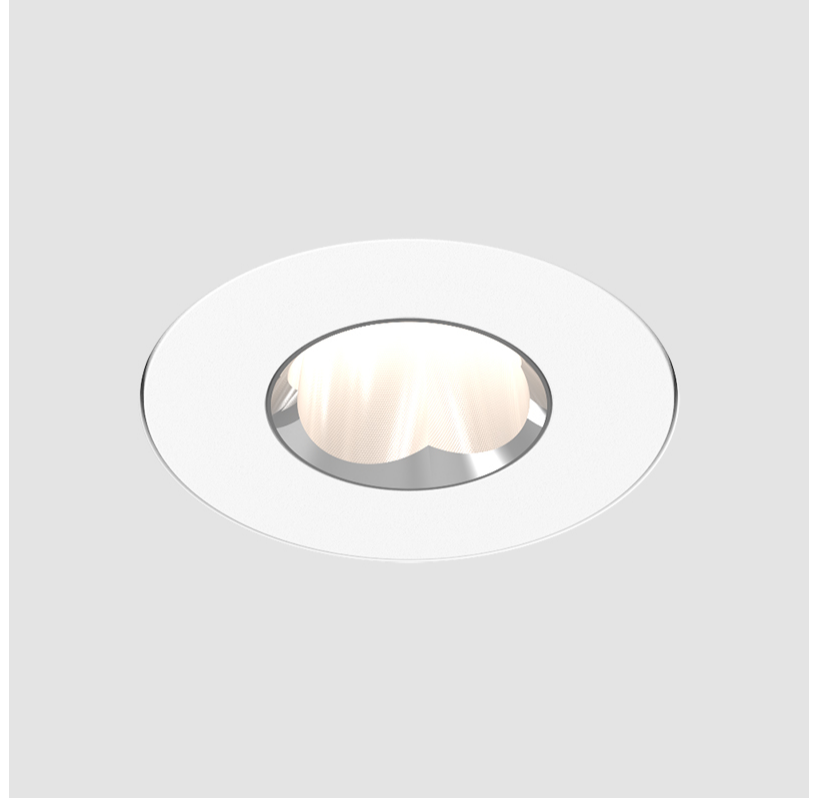

PHYSICAL

Shape: Round
Diameter (mm): 75
Diameter (in): 2 15/16
Height (mm): 51
Height (in): 2
Ceiling Thickness (mm): 10 / 12.5 / 15 / 25
Ceiling Thickness (in): 3/8 or 1/2 or 9/16 or 1
Min. Recessing Depth (mm): 60
Min. Recessing Depth (in): 2 3/8
Light Distribution: Direct
Diffuser: Lens Pack - Spread Lens / Linear Spread Lens / Honeycomb Louver
Fixture Finish: SSR / BKV / CWI / CRY / HAB / UFT / ITA / RUA / FTG / MYG / LOD / PUS / FRO / FUP / KIA / POP / BLS / SPG / MEY / GOH / GUM / CHC / COM / ABZ / JAG / OBR / MOS / ROR
Fixture Material: Aluminum Die Cast
Cut-out Measurements: 68mm / 2 11/16" Diameter

ELECTRICAL

Lamp Type: LED (Zhaga Standard)
Input Wattage (W): 15
Total Output Wattage (W): 13.6
Dimming: Tri-Mode (Non-Dimming and Phase Dimming (120Vac only) and 0-10V Dimming)
Driver Included: No
Driver Location: Recessed Housing
Driver Type: Constant Current - Universal
Driver Class: Class 2
Input Voltage (V): 120 - 277
Constant Current (MA): 350

LED

Color Temperature (°K): 2700 / 3000 / 3500 / 4000
Max. Delivered Lumen (lm): 1375 / 1462 / 1531 / 1545
Nominal Lumen (lm): 1566 / 1665 / 1743 / 1759
CRI: >90 CRI
Lamp Life (hrs): 50000

OPTICAL

Reflector: 50
Adjustability: Fixed

RATINGS AND CERTIFICATIONS

Certified By: Certified for North American Standards
IP rating: IP20