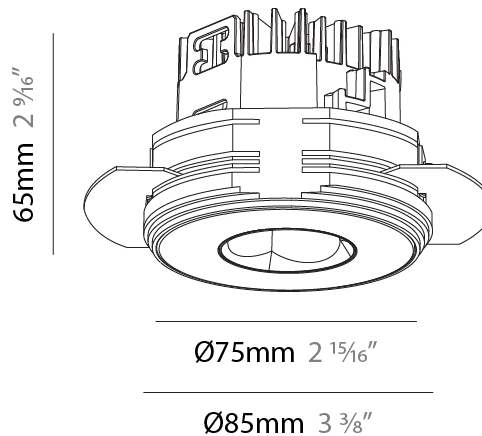

PHYSICAL

Shape: Round
Diameter (mm): 75
Diameter (in): 2 15/16
Height (mm): 65
Height (in): 2 9/16
Ceiling Thickness (mm): 10 / 12.5 / 15 / 25
Ceiling Thickness (in): 3/8 or 1/2 or 9/16 or 1
Min. Recessing Depth (mm): 70
Min. Recessing Depth (in): 2 3/4
Light Distribution: Direct
Diffuser: Lens Pack - Spread Lens / Linear Spread Lens / Honeycomb Louver
Fixture Finish: SSR / BKV / CWI / CRY / HAB / UFT / ITA / RUA / FTG / MYG / LOD / PUS / FRO / FUP / KIA / POP / BLS / SPG / MEY / GOH / GUM / CHC / COM / ABZ / JAG / OBR / MOS / ROR
Fixture Material: Aluminum Die Cast
Cut-out Measurements: 68mm / 2 11/16" Diameter

ELECTRICAL

Lamp Type: LED (Zhaga Standard)
Input Wattage (W): 16
Total Output Wattage (W): 14.6
Dimming: Tri-Mode (Non-Dimming and Phase Dimming (120Vac only) and 0-10V Dimming)
Driver Included: No
Driver Location: Recessed Housing
Driver Type: Constant Current - Universal
Driver Class: Class 2
Input Voltage (V): 120 - 277
Constant Current (MA): 350

LED

Color Temperature (°K): 2700 / 3000 / 3500 / 4000
Max. Delivered Lumen (lm): 1067 / 1150 / 1217 / 1220
Nominal Lumen (lm): 1393 / 1501 / 1589 / 1592
CRI: >90 CRI
Lamp Life (hrs): 50000

OPTICAL

Reflector°: 14
Adjustability: Fixed

RATINGS AND CERTIFICATIONS

Certified By: Certified for North American Standards
IP rating: IP20