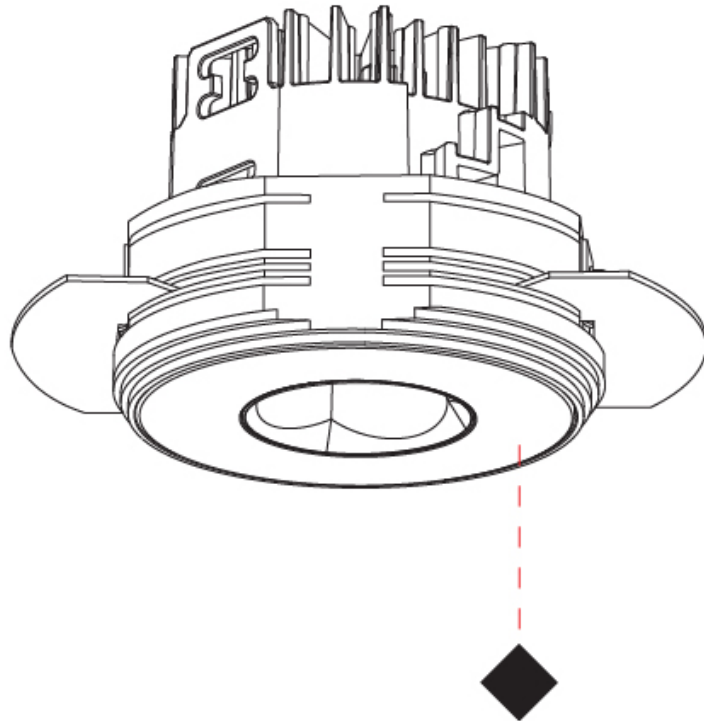

OIKO PRO ROUND FIXED TRIMLESS

A35877-

PROJECT	_____
TYPE	_____
SPECIFIER	_____
QUANTITY	_____
DATE	_____