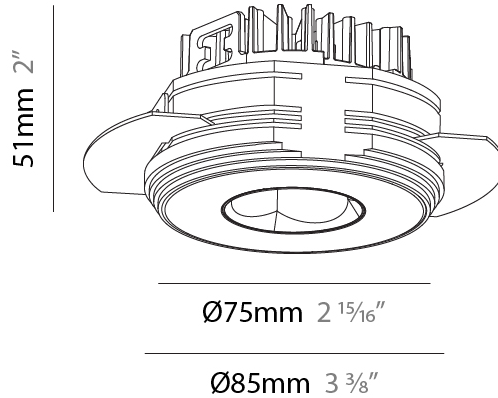

PHYSICAL

Shape: Round
Diameter (mm): 75
Diameter (in): 2 15/16
Height (mm): 51
Height (in): 2
Ceiling Thickness (mm): 10 / 12.5 / 15 / 25
Ceiling Thickness (in): 3/8 or 1/2 or 9/16 or 1
Min. Recessing Depth (mm): 60
Min. Recessing Depth (in): 2 3/8
Light Distribution: Direct
Diffuser: Lens Pack - Spread Lens / Linear Spread Lens / Honeycomb Louver
Fixture Finish: SSR / BKV / CWI / CRY / HAB / UFT / ITA / RUA / FTG / MYG / LOD / PUS / FRO / FUP / KIA / POP / BLS / SPG / MEY / GOH / GUM / CHC / COM / ABZ / JAG / OBR / MOS / ROR
Fixture Material: Aluminum Die Cast
Cut-out Measurements: 68mm / 2 11/16" Diameter

ELECTRICAL

Lamp Type: LED (Zhaga Standard)
Input Wattage (W): 15
Total Output Wattage (W): 13.6
Dimming: Tri-Mode (Non-Dimming and Phase Dimming (120Vac only) and 0-10V Dimming)
Driver Included: No
Driver Location: Recessed Housing
Driver Type: Constant Current - Universal
Driver Class: Class 2
Input Voltage (V): 120 - 277
Constant Current (MA): 350

LED

Color Temperature (°K): 2700 / 3000 / 3500 / 4000
Max. Delivered Lumen (lm): 1375 / 1462 / 1531 / 1545
Nominal Lumen (lm): 1566 / 1665 / 1743 / 1759
CRI: >90 CRI
Lamp Life (hrs): 50000

OPTICAL

Reflector: 50
Adjustability: Fixed

RATINGS AND CERTIFICATIONS

Certified By: Certified for North American Standards
IP rating: IP20